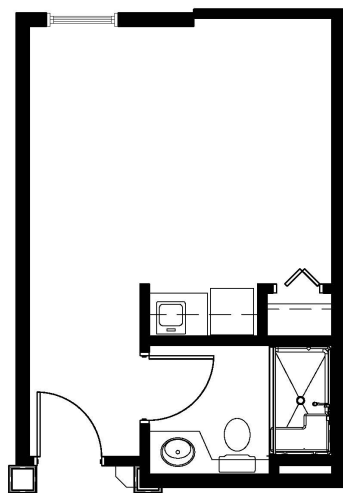

MEMORY CARE | SUITES

STUDIO
300 SQ FT

STUDIO DELUXE
400 SQ FT

B

BRANDYWINE

LONGWOOD
PERSONAL CARE AND MEMORY CARE

301 VICTORIA GARDENS DRIVE
KENNETT SQUARE, PA 19348
484.734.6200
RUI.NET

 @BRANDYWINELONGWOOD

All square footage is approximate & subject to availability.